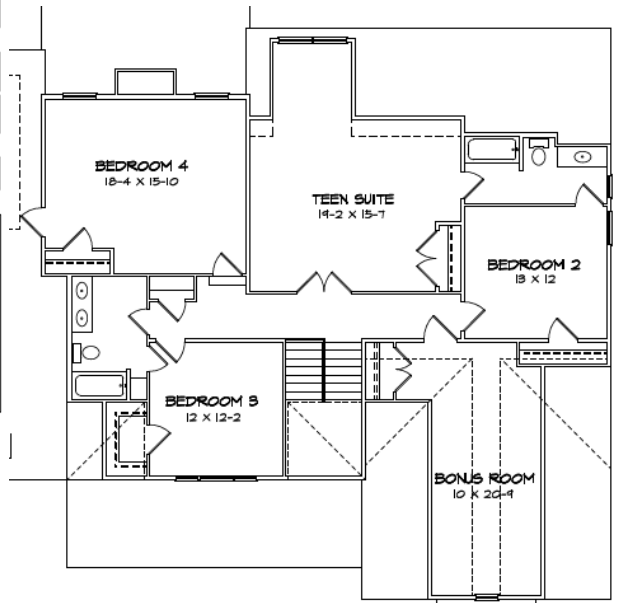

BANKSTOWN ESTATES

Green Forest Construction
www.greenconstructionllc.com

Exhibit "B"

Fieldstone Plan

1 ST Level	2290
2 ND Level	1633
TOTAL	3923

Sales & Marketing By:
Robin Hullemeier
Bush Real Estate
Direct Line : 770-318-7313