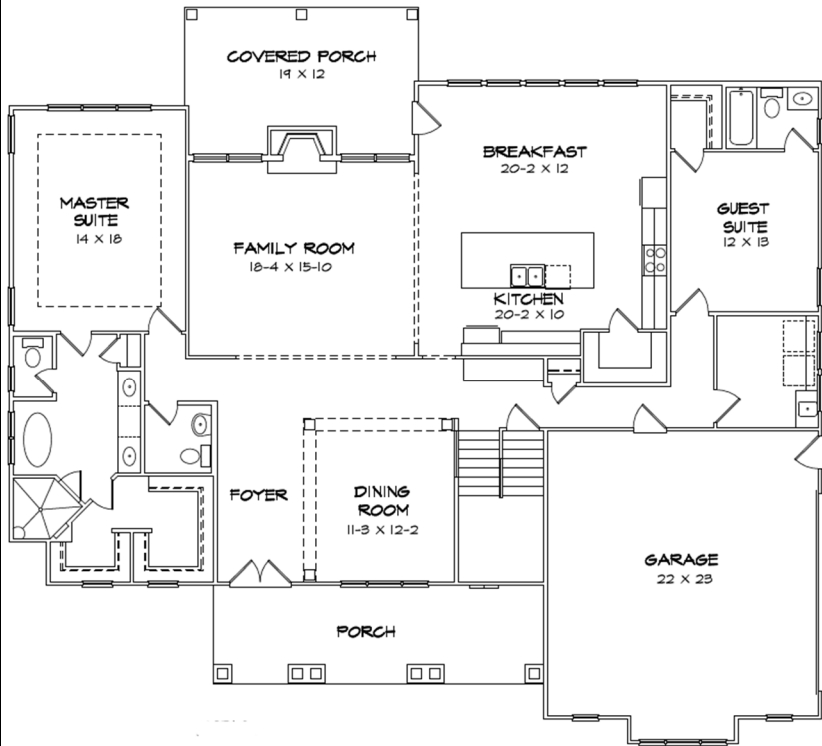

BANKSTOWN ESTATES

Green Forest Construction
www.greenconstructionllc.com

Exhibit "B"

Fieldstone Plan

1 ST Level	2290
2 ND Level	1633
TOTAL	3923

Sales & Marketing By:
Robin Hullemeier
Bush Real Estate
Direct Line : 770-318-7313