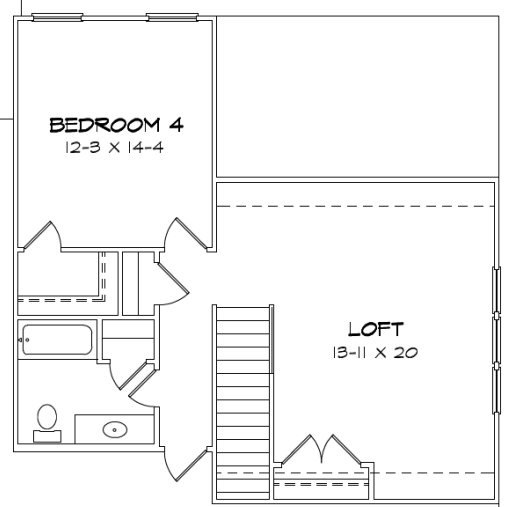

Rosewood Plan

1ST Level	2647
2ND Level	679
TOTAL	3079

Sales & Marketing By:
Robin Hullemeier
Bush Real Estate
Direct Line : 770-318-7313

All information is believed accurate but not warranted.

Prices, floor plans, and features are subject to changes, errors and omissions without notice. All images are copyrighted by original designer.