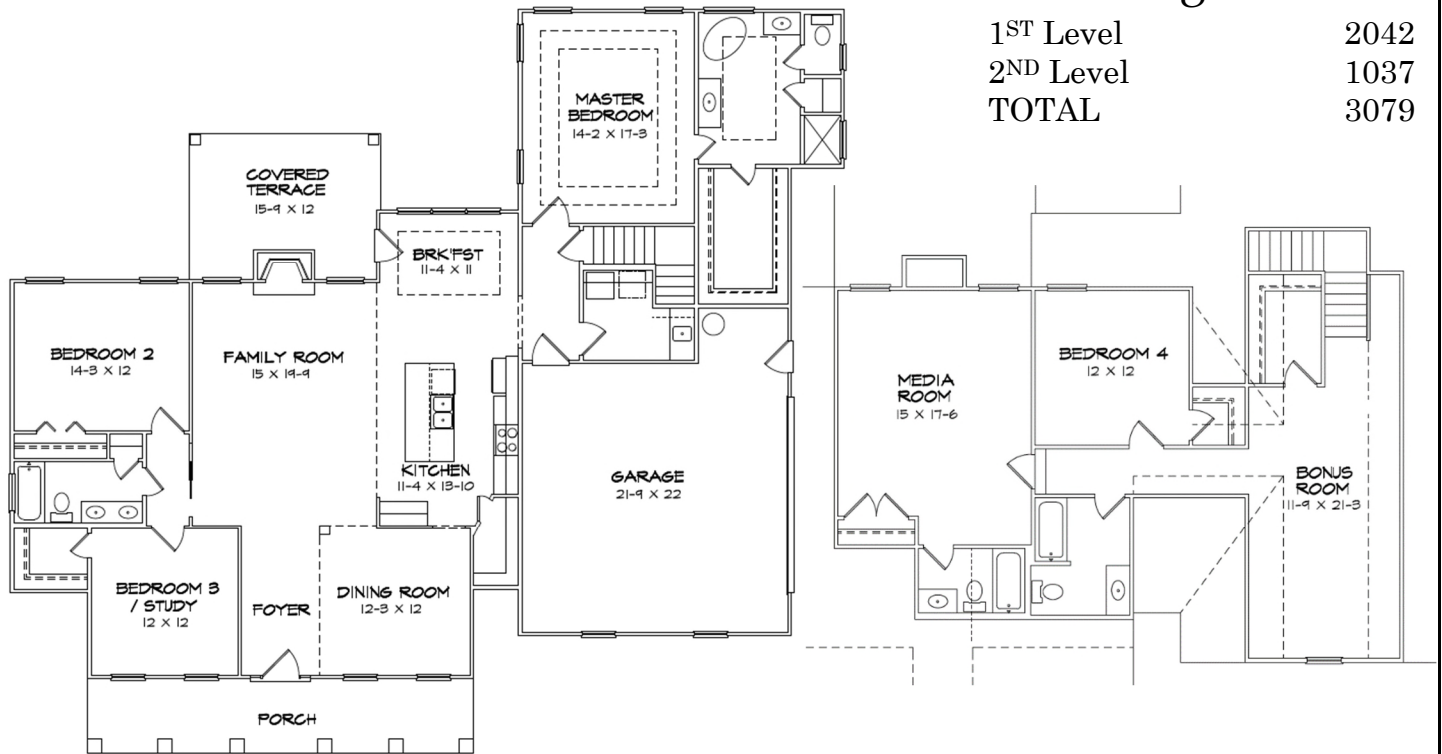

Vicksburg Plan

1 ST Level	2042
2 ND Level	1037
TOTAL	3079

Sales & Marketing By:
Robin Hullemeier
Bush Real Estate
Direct Line : 770-318-7313

All information is believed accurate but not warranted.

Prices, floor plans, and features are subject to changes, errors and omissions without notice. All images are copyrighted by original designer.