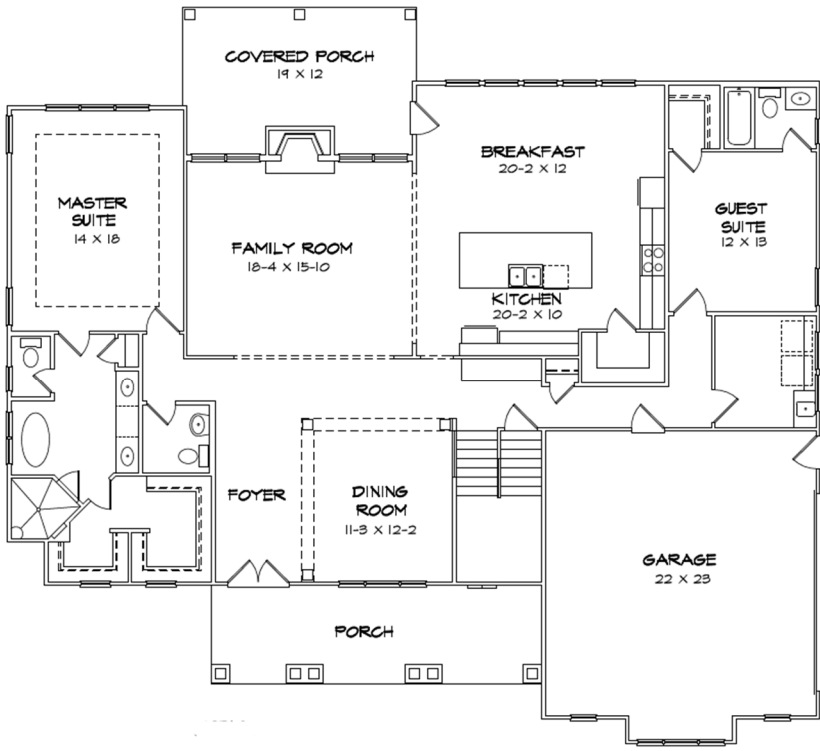

Bellfair Walk Preserve

Green Forest Construction
www.greenconstructionllc.com

Exhibit "B"

Fieldstone Plan

1 ST Level	2290
2 ND Level	1633
TOTAL	3923

Sales & Marketing By:
Robin Hullemeier
Bush Real Estate
Direct Line : 770-318-7313