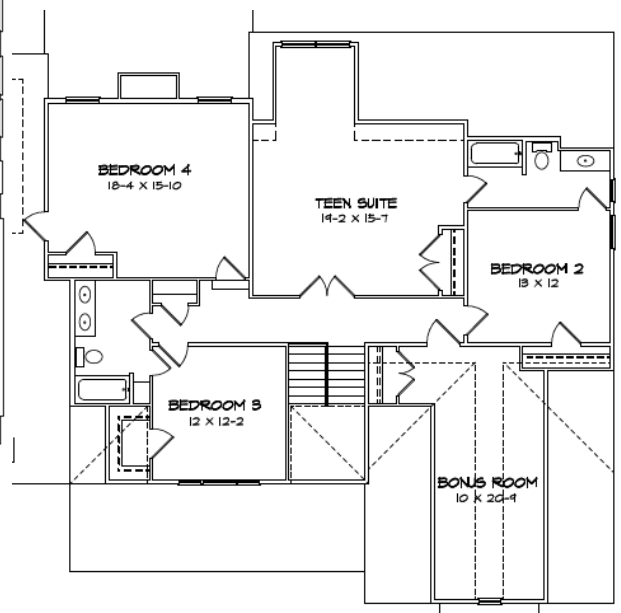

Bellfair Walk Preserve

Green Forest Construction
www.greenconstructionllc.com

Exhibit "B"

Fieldstone Plan

1 ST Level	2290
2 ND Level	1633
TOTAL	3923

Sales & Marketing By:
Robin Hullemeier
Bush Real Estate
Direct Line : 770-318-7313