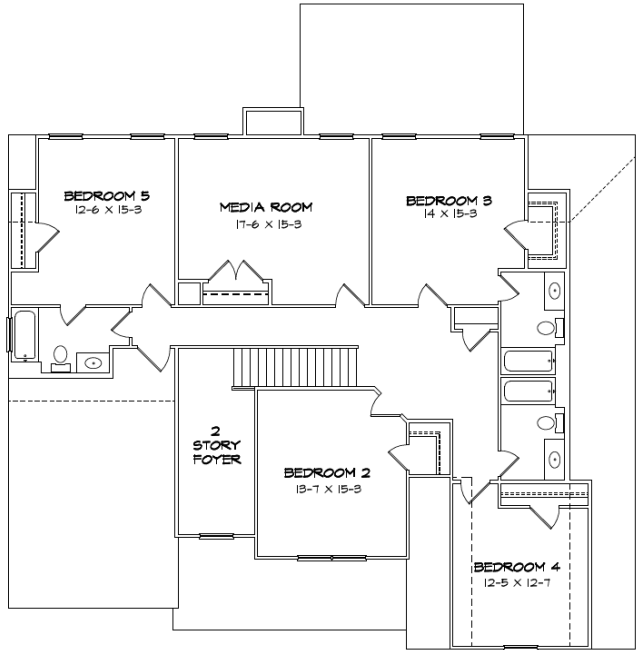

Bellfair Walk Preserve

Green Forest Construction
www.greenconstructionllc.com

Exhibit "B"

Lexington Plan

1 ST Level	2017
2 ND Level	1623
TOTAL	3640

Sales & Marketing By:
Robin Hullemeier
Bush Real Estate
Direct Line : 770-318-7313