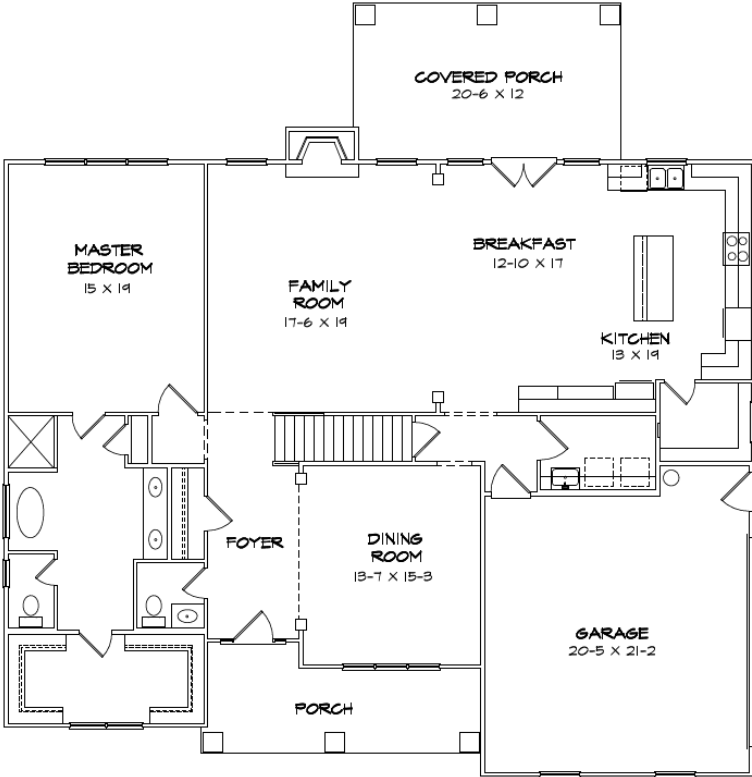

Bellfair Walk Preserve

Green Forest Construction
www.greenconstructionllc.com

Exhibit "B"

Lexington Plan

1 ST Level	2017
2 ND Level	1623
TOTAL	3640

Sales & Marketing By:
Robin Hullemeier
Bush Real Estate
Direct Line : 770-318-7313