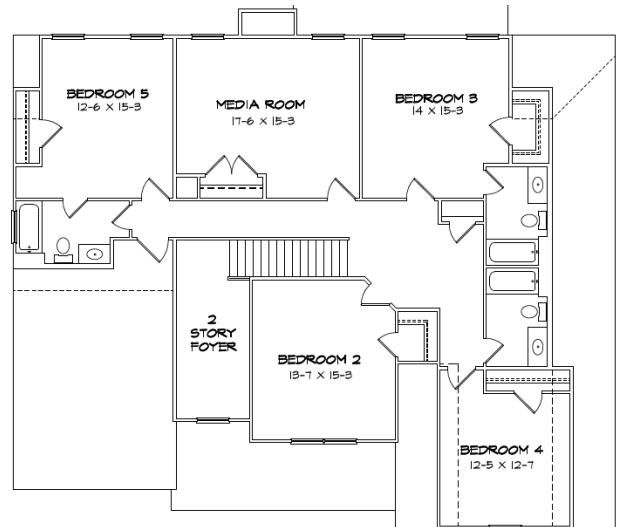

Lexington Plan

1 ST Level	2017
2 ND Level	1623
TOTAL	3640

Sales & Marketing By:
Robin Hullemeier
Bush Real Estate
Direct Line : 770-318-7313

All information is believed accurate but not warranted.

Prices, floor plans, and features are subject to changes, errors and omissions without notice. All images are copyrighted by original designer.