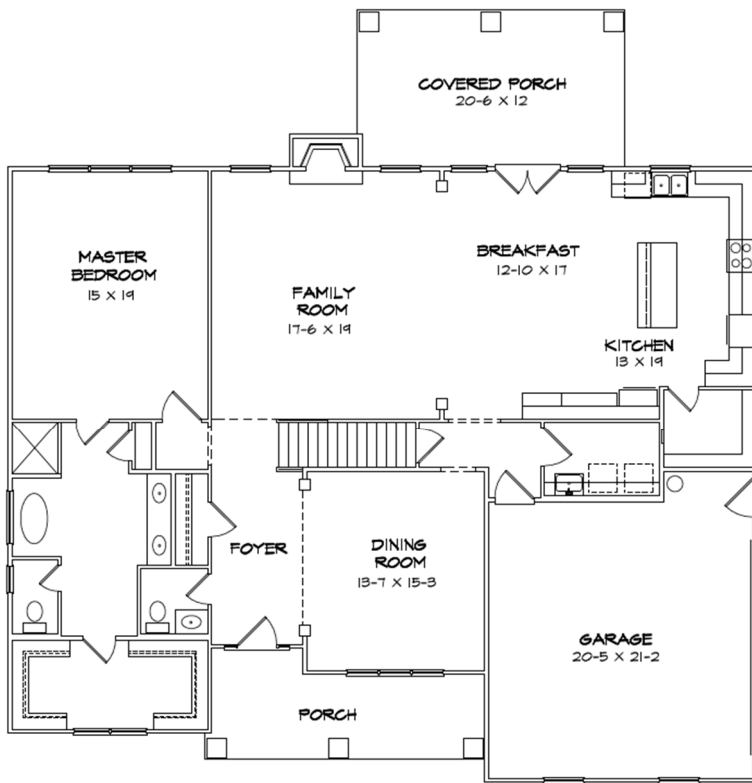

Lexington Plan

1 ST Level	2017
2 ND Level	1623
TOTAL	3640

Sales & Marketing By:
Robin Hullemeier
Bush Real Estate
Direct Line : 770-318-7313

All information is believed accurate but not warranted.

Prices, floor plans, and features are subject to changes, errors and omissions without notice. All images are copyrighted by original designer.