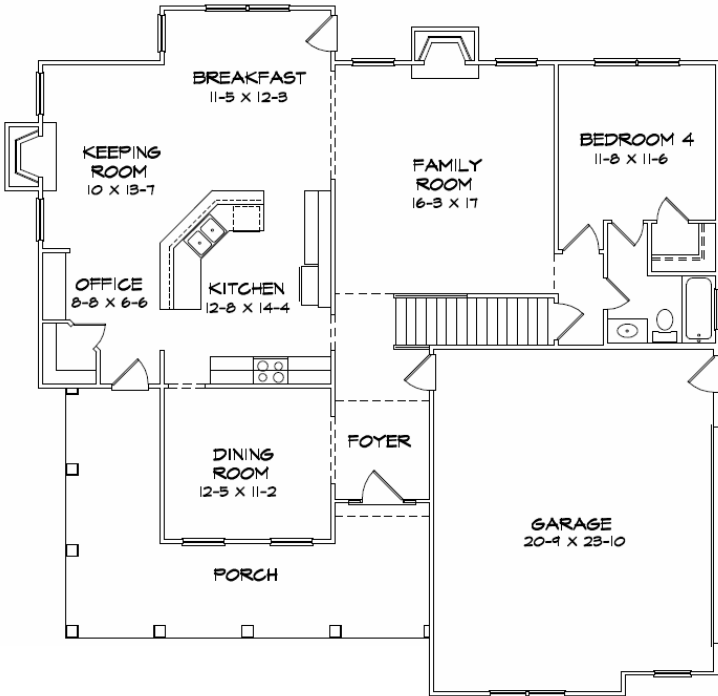

Athens

1 ST Level	1467
2 ND Level	1723
TOTAL	3190

Sales & Marketing By:
Robin Hullemeyer
Bush Real Estate
Direct Line : 770-318-7313

www.greenconstructionllc.com