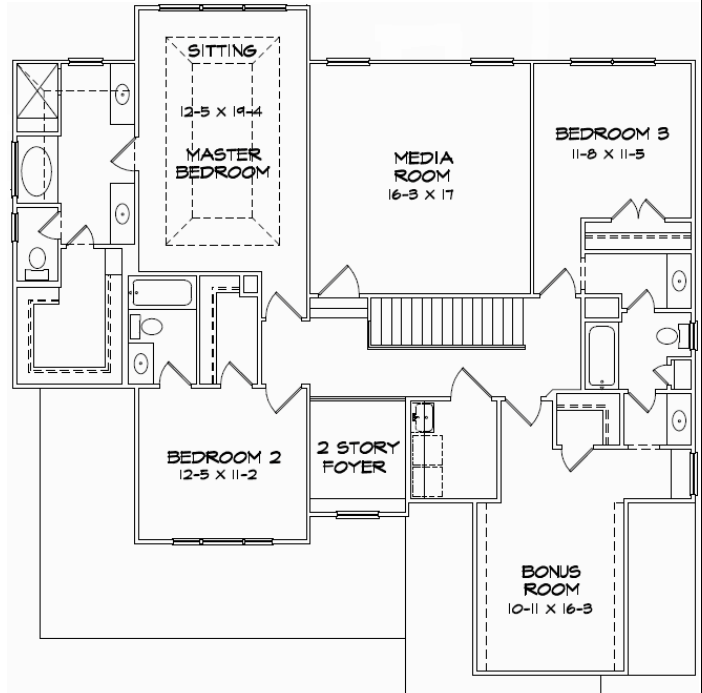

Athens

1 ST Level	1467
2 ND Level	1723
TOTAL	3190

Sales & Marketing By:
Robin Hullemeyer
Bush Real Estate
Direct Line : 770-318-7313

www.greenconstructionllc.com