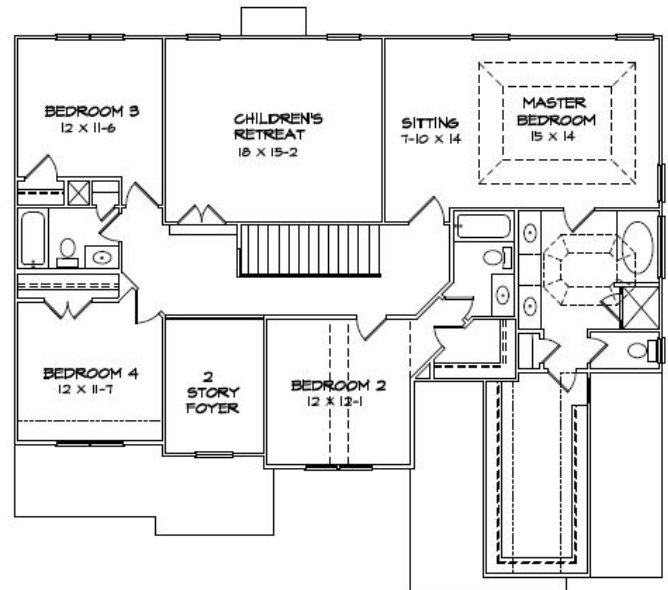

Green

1 ST Level	1578
2 ND Level	1763
TOTAL	3341

Sales & Marketing By:
Robin Hullemeier
Bush Real Estate
Direct Line : 770-318-7313

www.greenconstructionllc.com