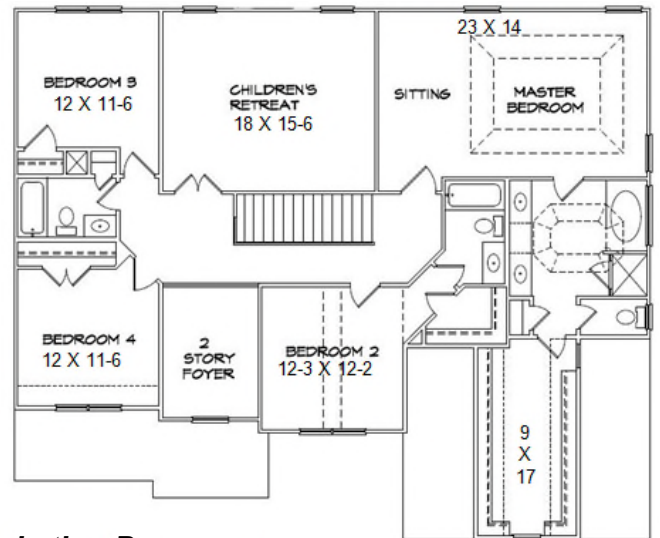

Hampton

1 ST Level	1578
2 ND Level	1763
TOTAL	3341

Sales & Marketing By:
Robin Hullemeier
Bush Real Estate
Direct Line : 770-318-7313

www.greenconstructionllc.com