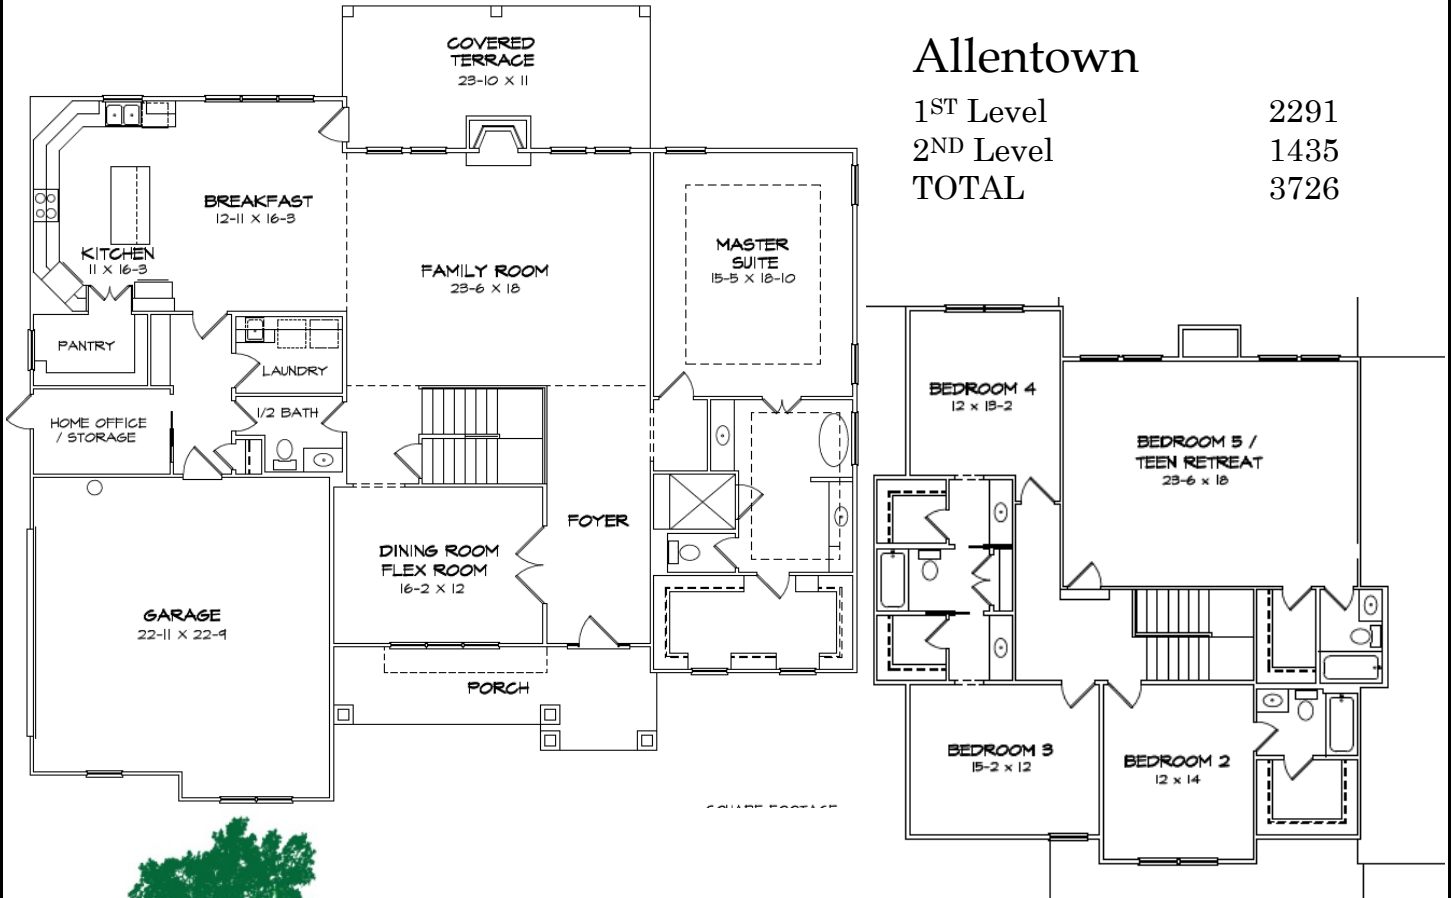

Sam's Crossing

Green Forest Construction
www.greenconstructionllc.com

Exhibit "B"

Allentown

1 ST Level	2291
2 ND Level	1435
TOTAL	3726

GREEN FOREST
CONSTRUCTION, LLC
BUILDING TOWARDS A SUSTAINABLE FUTURE

Sales & Marketing By:
Robin Hullemeier
Bush Real Estate
Direct Line : 770-318-7313