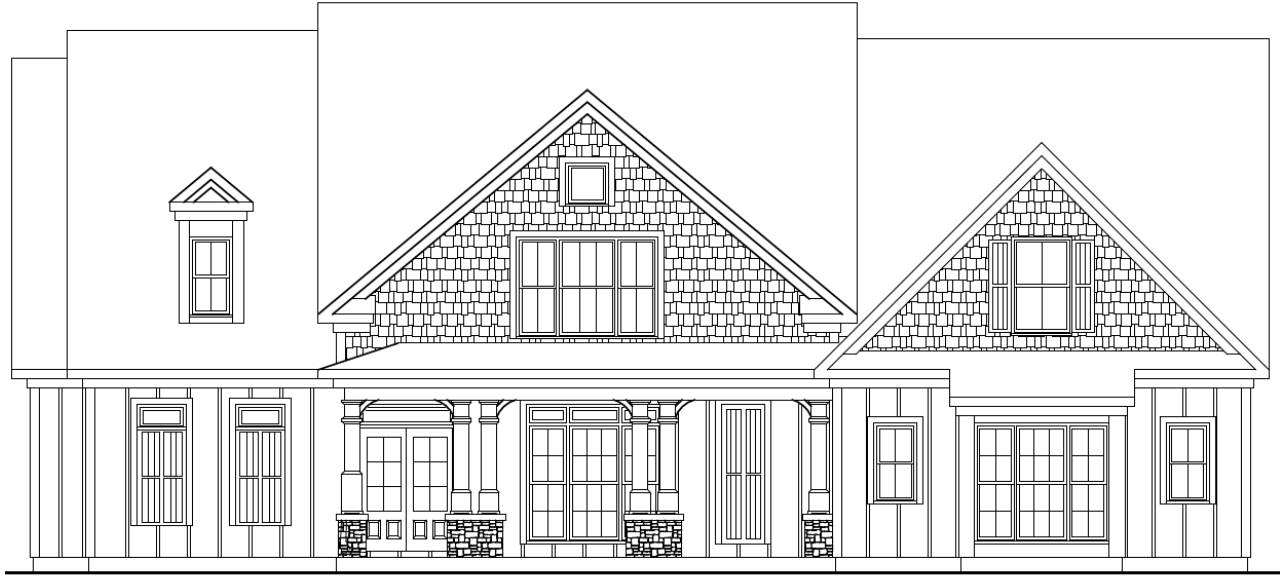

Sam's Crossing

Green Forest Construction
www.greenconstructionllc.com

Exhibit "B"

Fieldstone Plan

1 ST Level	2290
2 ND Level	1633
TOTAL	3923

Sales & Marketing By:
Robin Hullemeier
Bush Real Estate
Direct Line : 770-318-7313