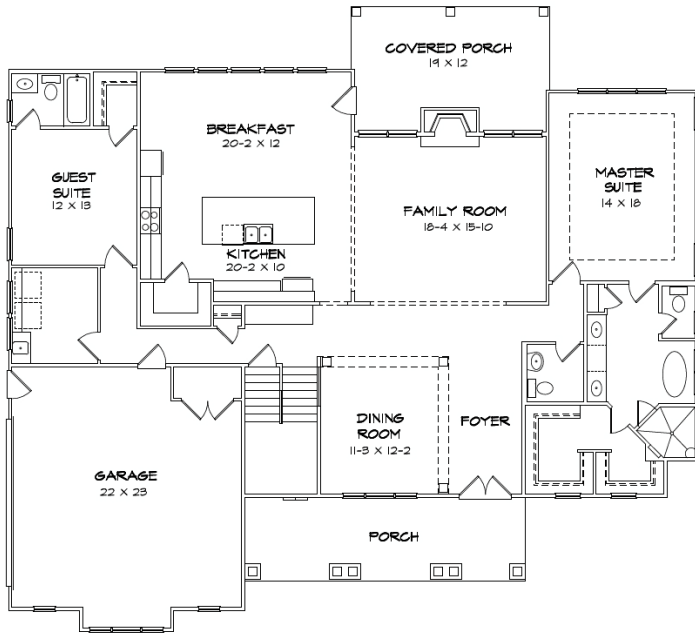

Sam's Crossing

Green Forest Construction
www.greenconstructionllc.com

Exhibit "B"

Fieldstone Plan

1 ST Level	2290
2 ND Level	1633
TOTAL	3923

Sales & Marketing By:
Robin Hullemeier
Bush Real Estate
Direct Line : 770-318-7313