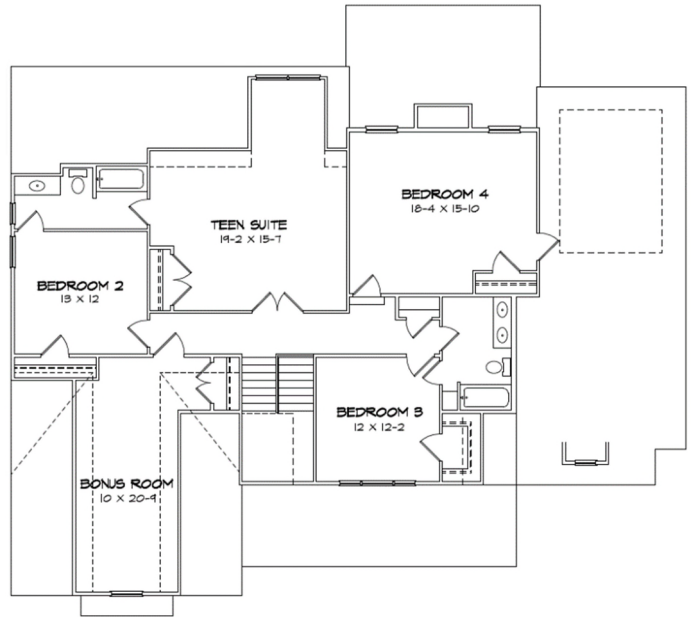

Sam's Crossing

Green Forest Construction
www.greenconstructionllc.com

Exhibit "B"

Fieldstone Plan

1 ST Level	2290
2 ND Level	1633
TOTAL	3923

Sales & Marketing By:
Robin Hullemeier
Bush Real Estate
Direct Line : 770-318-7313