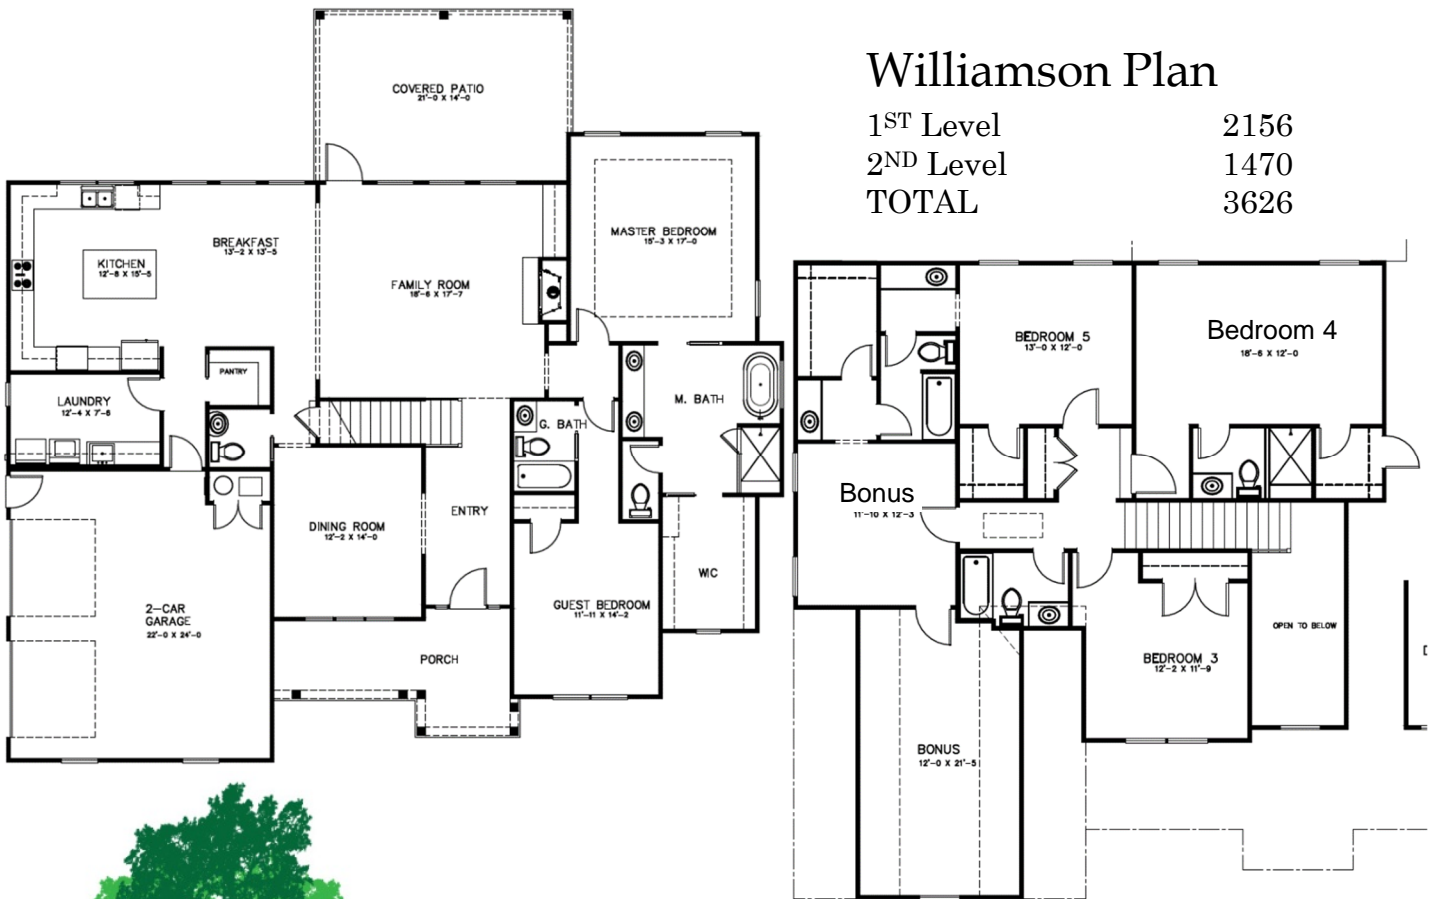

Sam's Crossing

Green Forest Construction
www.greenconstructionllc.com

Exhibit "B"

Williamson Plan

1 ST Level	2156
2 ND Level	1470
TOTAL	3626

Sales & Marketing By:
Robin Hullemyer
Bush Real Estate
Direct Line : 770-318-7313