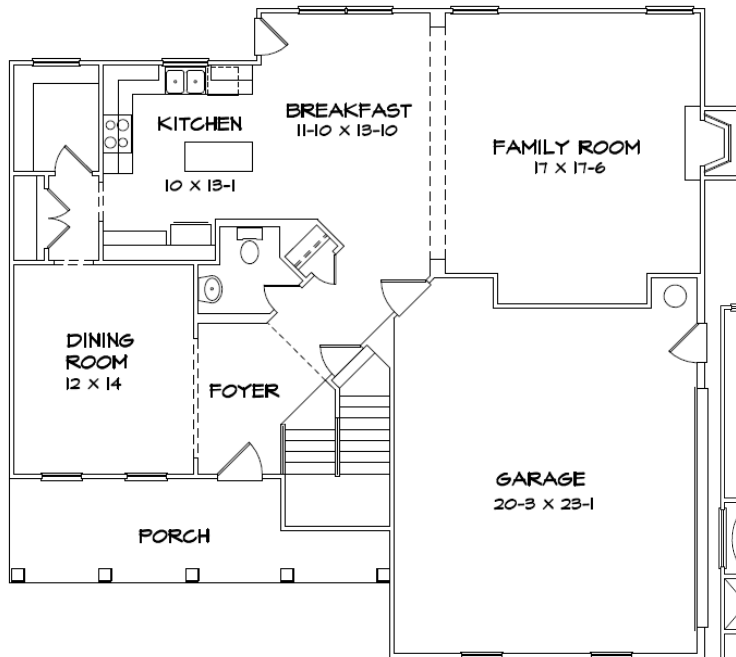

SHOAL CREEK FOREST

Exhibit "B"

GREEN FOREST CONSTRUCTION
www.greenconstructionllc.com

Birkdale

1 ST Level	1175
2 ND Level	1347
TOTAL	2522

Sales & Marketing By:
Robin Hullemeyer
Bush Real Estate Group
Direct Line : 770-318-7313