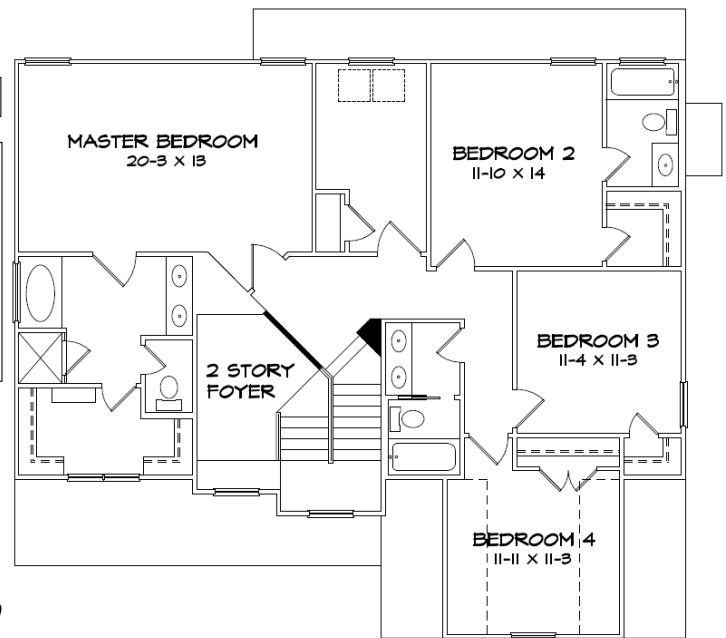

SHOAL CREEK FOREST

Exhibit "B"

GREEN FOREST CONSTRUCTION
www.greenconstructionllc.com

Birkdale

1 ST Level	1175
2 ND Level	1347
TOTAL	2522

Sales & Marketing By:
Robin Hullemeyer
Bush Real Estate Group
Direct Line : 770-318-7313