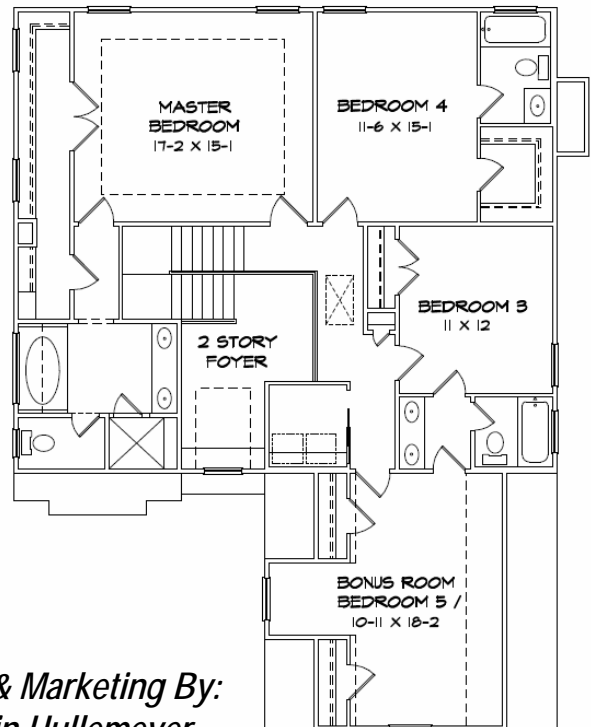

SHOAL CREEK FOREST

Exhibit "B"

GREEN FOREST CONSTRUCTION
www.greenconstructionllc.com

Tuscany

1 ST Level	1226
2 ND Level	1426
TOTAL	2652

Sales & Marketing By:
Robin Hullemeier
Bush Real Estate Group
Direct Line : 770-318-7313