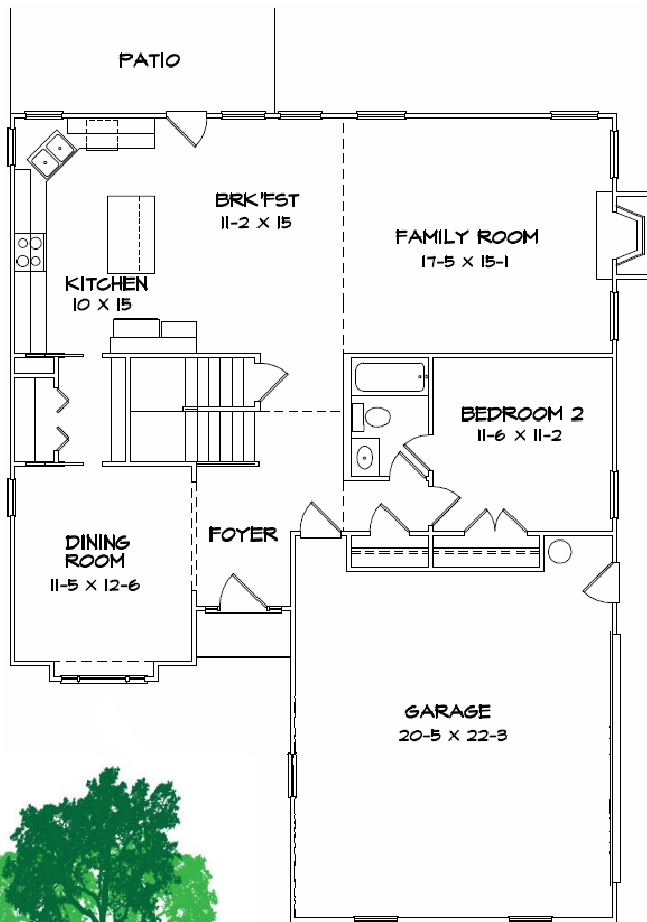

SHOAL CREEK FOREST

Exhibit "B"

GREEN FOREST CONSTRUCTION
www.greenconstructionllc.com

Tuscany

1 ST Level	1226
2 ND Level	1426
TOTAL	2652

Sales & Marketing By:
Robin Hullemeier
Bush Real Estate Group
Direct Line : 770-318-7313