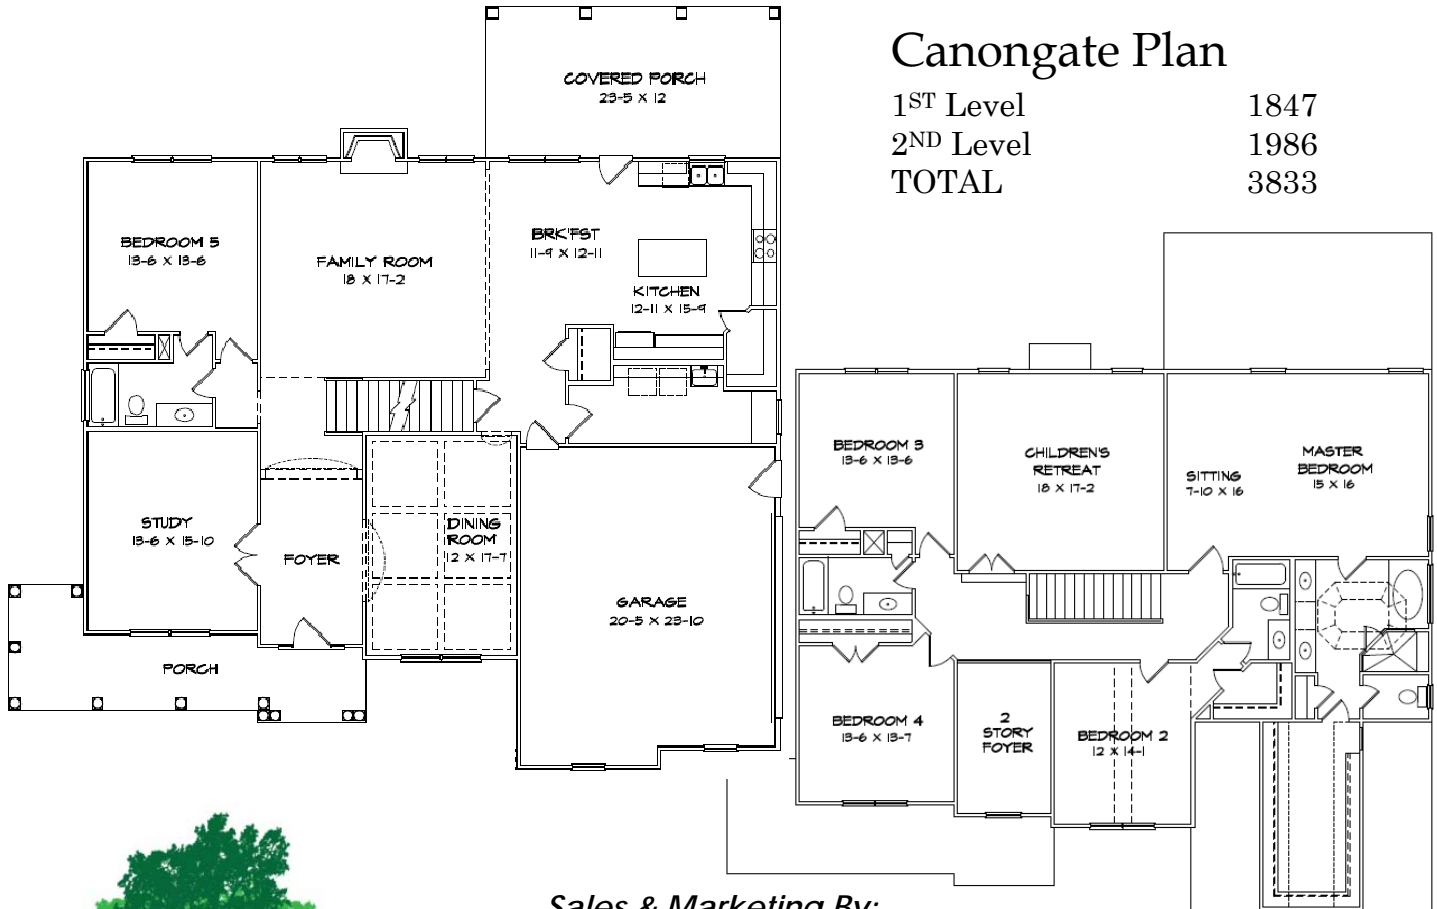

PERSIMMON CREEK ESTATES

Exhibit "B"

Green Forest Construction
www.greenconstructionllc.com
 Home Site 197

Canongate Plan

1 ST Level	1847
2 ND Level	1986
TOTAL	3833

Sales & Marketing By:
Robin Weaver
Bush Real Estate Group
Direct Line : 770-318-7313