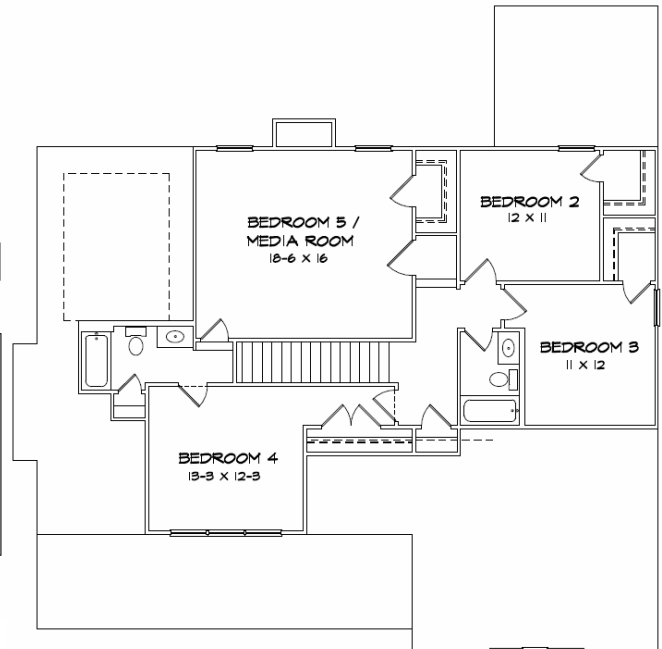

Grace

1ST Level	GE	1520
2ND Level		1130
TOTAL		2650

Sales & Marketing By:
Robin Weaver
Bush Real Estate Group
Direct Line : 770-318-7313

All information is believed accurate but not warranted.

Prices, floor plans, and features are subject to changes, errors and omissions without notice. All images are copyrighted by original designer.