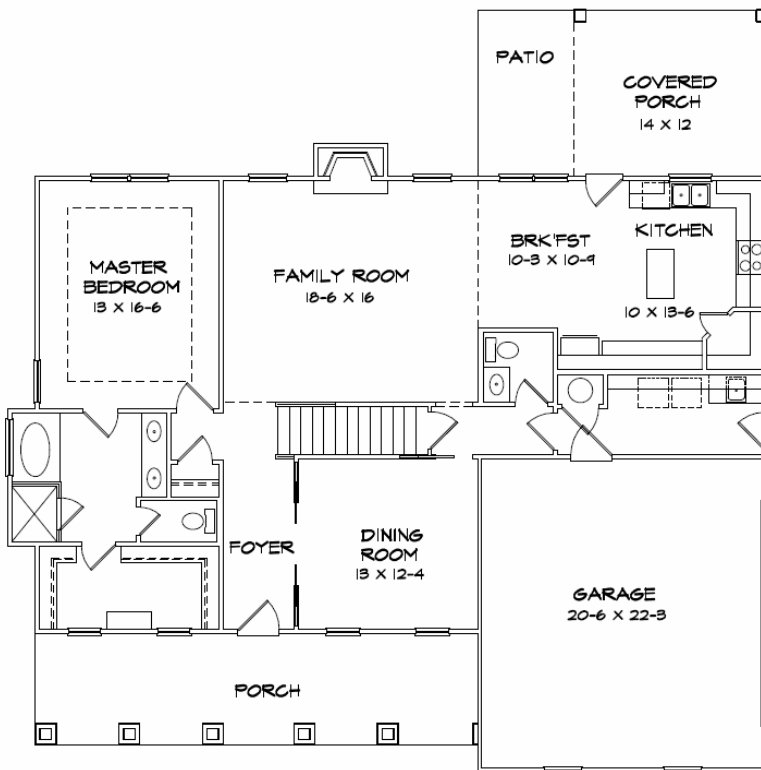

Grace

1ST Level	GE	1520
2ND Level		1130
TOTAL		2650

Sales & Marketing By:
Robin Weaver
Bush Real Estate Group
Direct Line : 770-318-7313

All information is believed accurate but not warranted.

Prices, floor plans, and features are subject to changes, errors and omissions without notice. All images are copyrighted by original designer.