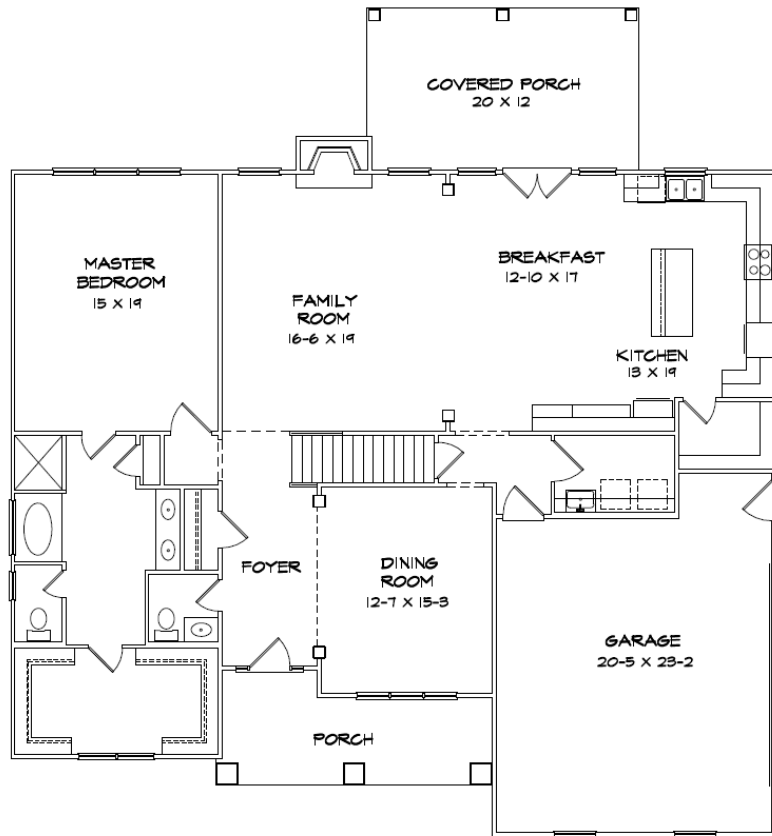

LAKE ZACHARY

Lexington

1 ST Level	1957
2 ND Level	1642
TOTAL	3599

Sales & Marketing By:
Robin Weaver
Bush Real Estate Group
Direct Line : 770-318-7313

All information is believed accurate but not warranted.

Prices, floor plans, and features are subject to changes, errors and omissions without notice. All images are copyrighted by original designer.