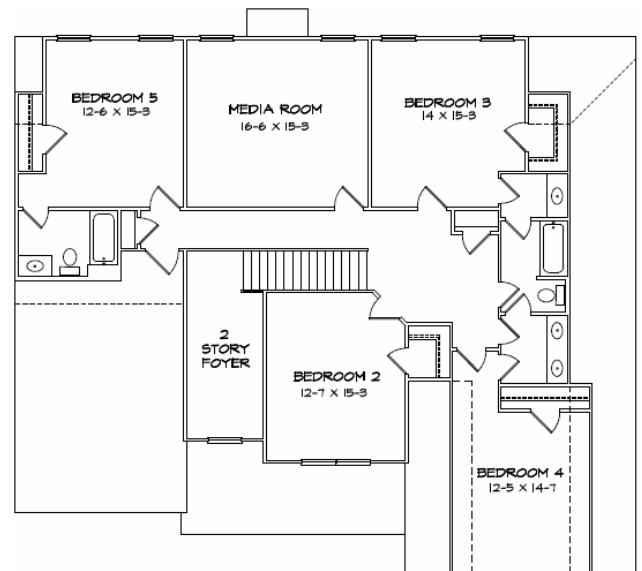

LAKE ZACHARY

Lexington

1 ST Level	1957
2 ND Level	1642
TOTAL	3599

Sales & Marketing By:
Robin Weaver
Bush Real Estate Group
Direct Line : 770-318-7313

All information is believed accurate but not warranted.

Prices, floor plans, and features are subject to changes, errors and omissions without notice. All images are copyrighted by original designer.