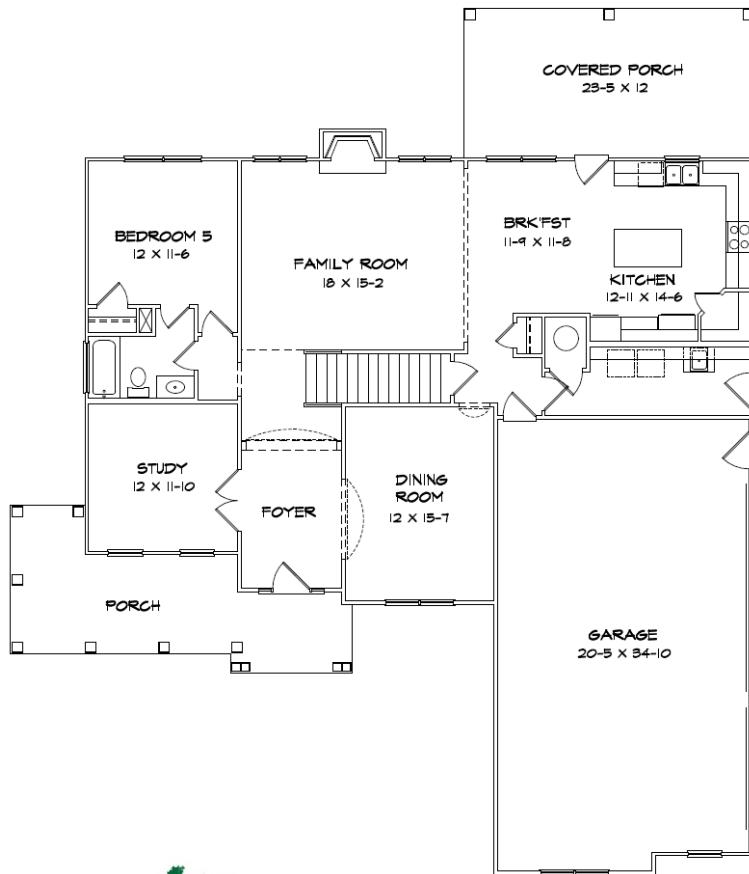

## Lost Creek

1 <sup>ST</sup> Level	1578
2 <sup>ND</sup> Level	1763
<b>TOTAL</b>	<b>3341</b>

*Sales & Marketing By:*  
**Robin Weaver**  
*Bush Real Estate Group*  
**Direct Line : 770-318-7313**

All information is believed accurate but not warranted.