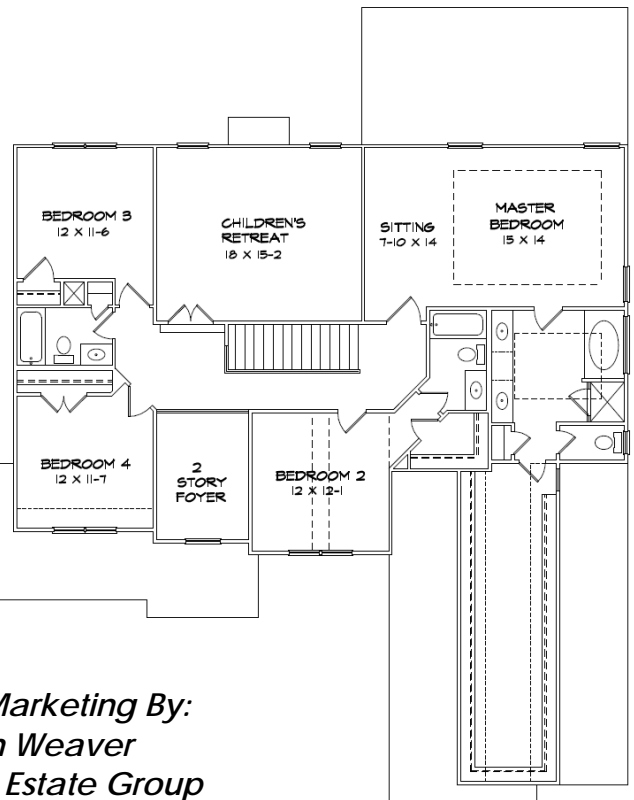

## Lost Creek

1 <sup>ST</sup> Level	1578
2 <sup>ND</sup> Level	1763
<b>TOTAL</b>	<b>3341</b>

*Sales & Marketing By:*  
**Robin Weaver**  
*Bush Real Estate Group*  
**Direct Line : 770-318-7313**

All information is believed accurate but not warranted.